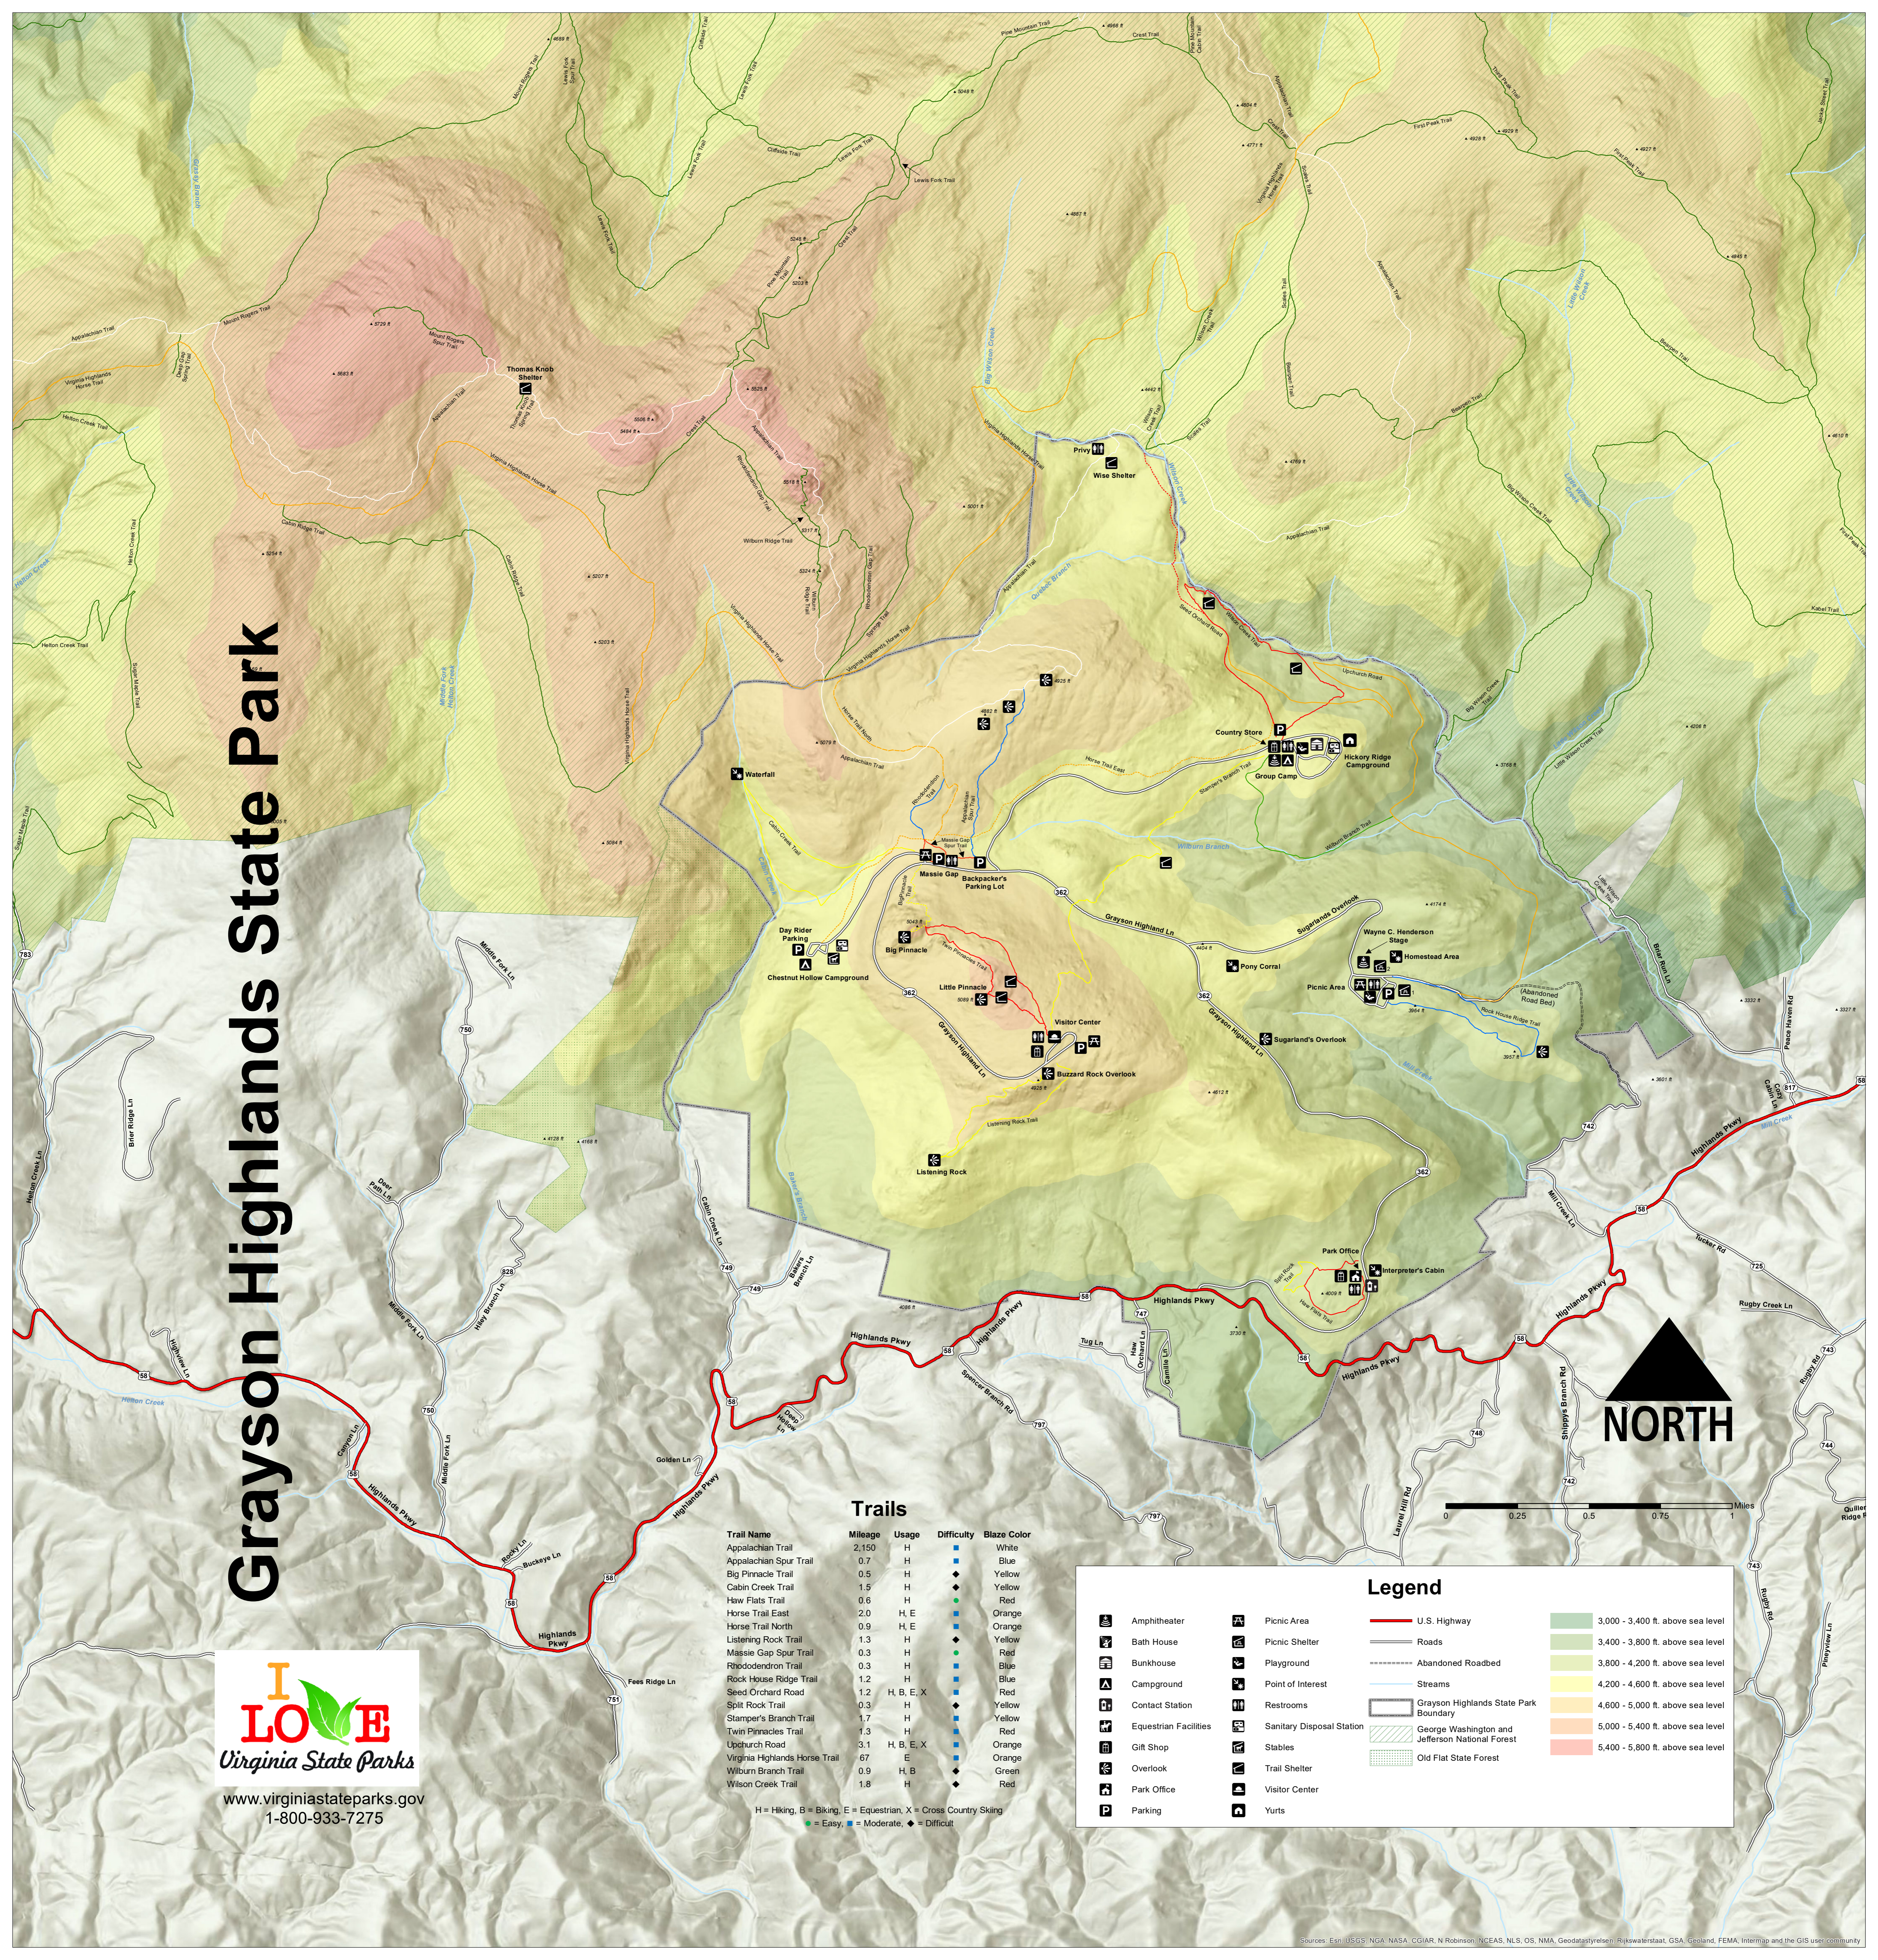

# Grayson Highlands State Park

www.virginiastateparks.gov  
1-800-933-7275

Trail Name	Mileage	Usage	Difficulty	Blaze Color
Appalachian Trail	2,150	H	◆	White
Appalachian Spur Trail	0.7	H	◆	Blue
Big Pinnacle Trail	0.5	H	◆	Yellow
Cabin Creek Trail	1.5	H	◆	Yellow
Haw Flats Trail	0.6	H	◆	Red
Horse Trail East	2.0	H, E	◆	Orange
Horse Trail North	0.9	H, E	◆	Orange
Listening Rock Trail	1.3	H	◆	Yellow
Massie Gap Spur Trail	0.3	H	◆	Red
Rhododendron Trail	0.3	H	◆	Blue
Rock House Ridge Trail	1.2	H	◆	Blue
Seed Orchard Road	1.2	H, B, E, X	◆	Red
Split Rock Trail	0.3	H	◆	Yellow
Stamper's Branch Trail	1.7	H	◆	Yellow
Twin Pinnacles Trail	1.3	H	◆	Red
Upchurch Road	3.1	H, B, E, X	◆	Orange
Virginia Highlands Horse Trail	67	E	◆	Orange
Wilburn Branch Trail	0.9	H, B	◆	Green
Wilson Creek Trail	1.8	H	◆	Red

H = Hiking, B = Biking, E = Equestrian, X = Cross Country Skiing  
◆ = Easy, ◆ = Moderate, ◆ = Difficult

### Legend

Sources: Esri, USGS, NGA, NASA, GGIAR, N Robinson, NCEAS, NLS, OS, NMA, Geodatasystemen, Rijkswaterstaat, GSA, Geoland, FEMA, Intermap and the GIS user community