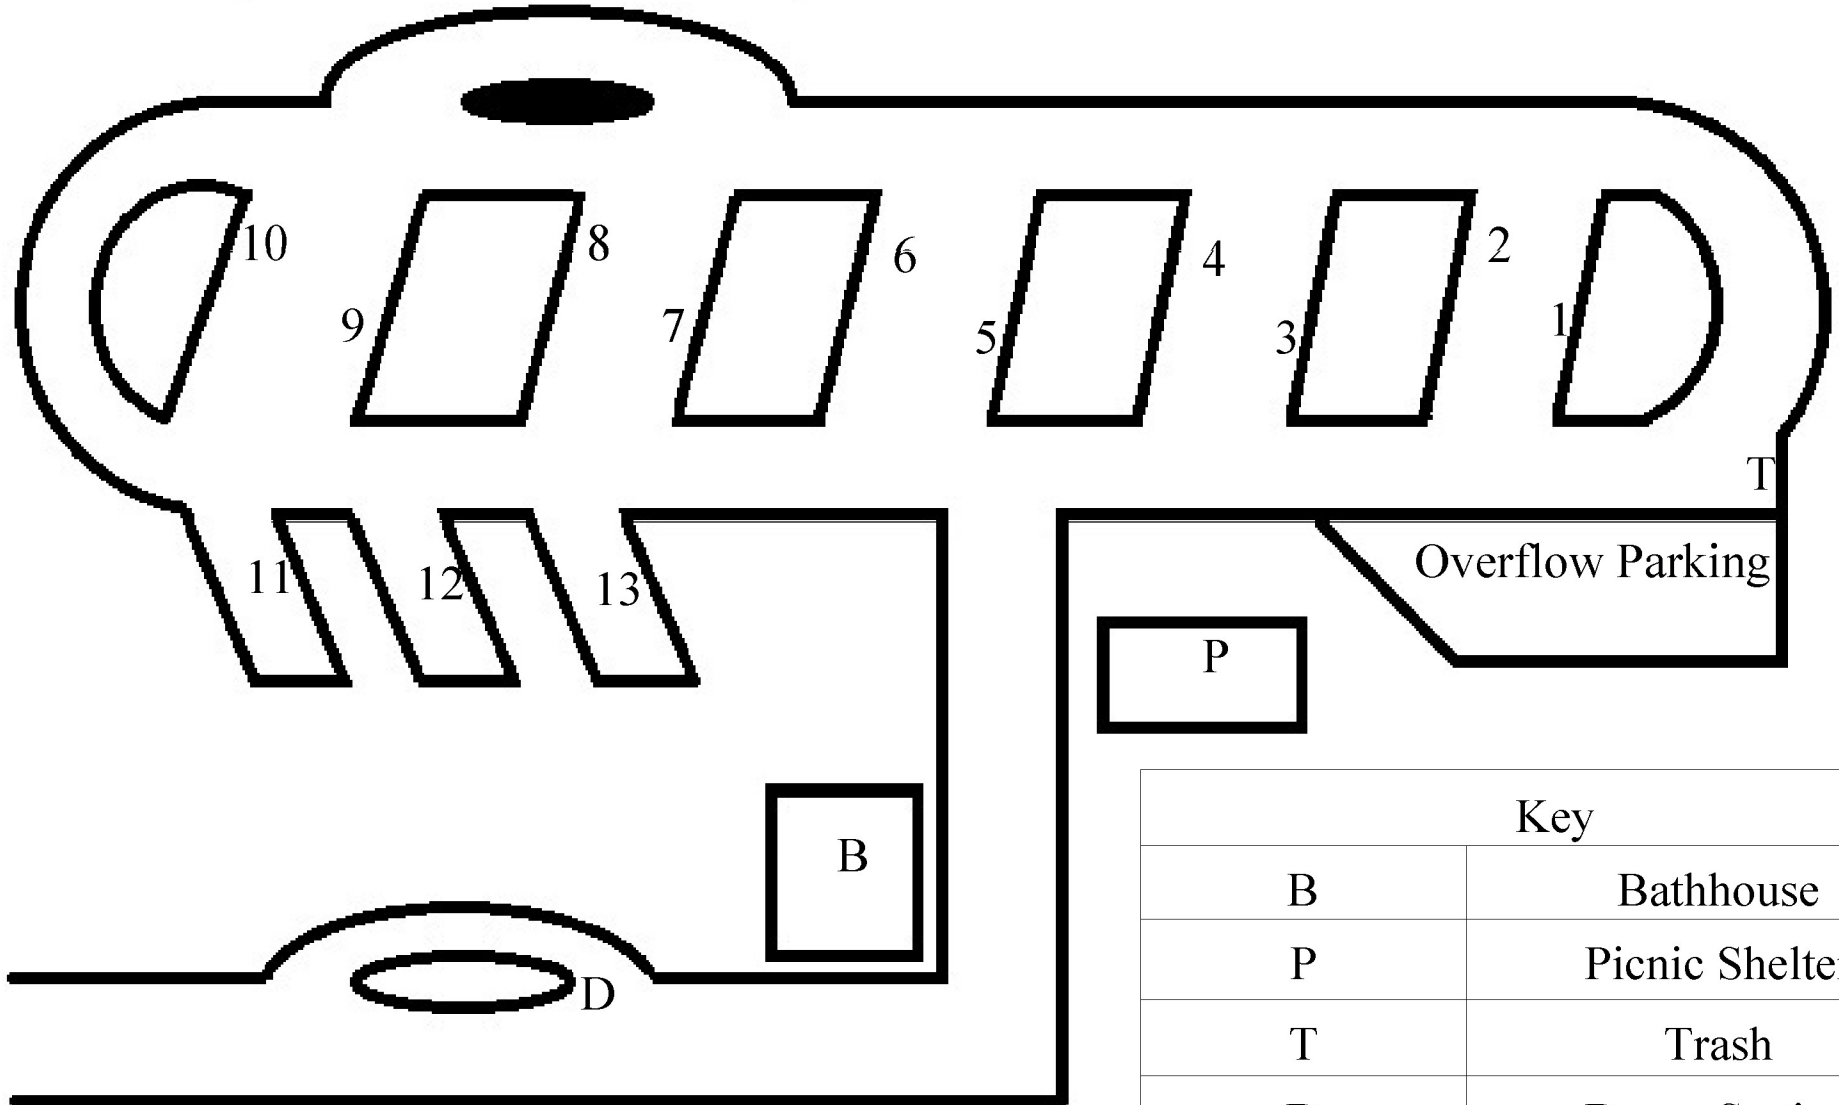

M

11 12 13 14 15 16 17 18 19 20

stall area

10 9 8 7 6 5 4 3 2 1

S

Staunton River State Park Equestrian Campground

Overflow Parking

P

B

D

Key

| | |
|---|----------------|
| B | Bathhouse |
| P | Picnic Shelter |
| T | Trash |
| D | Dump Station |
| M | Manure |
| S | Sawdust |

*map not drawn to scale