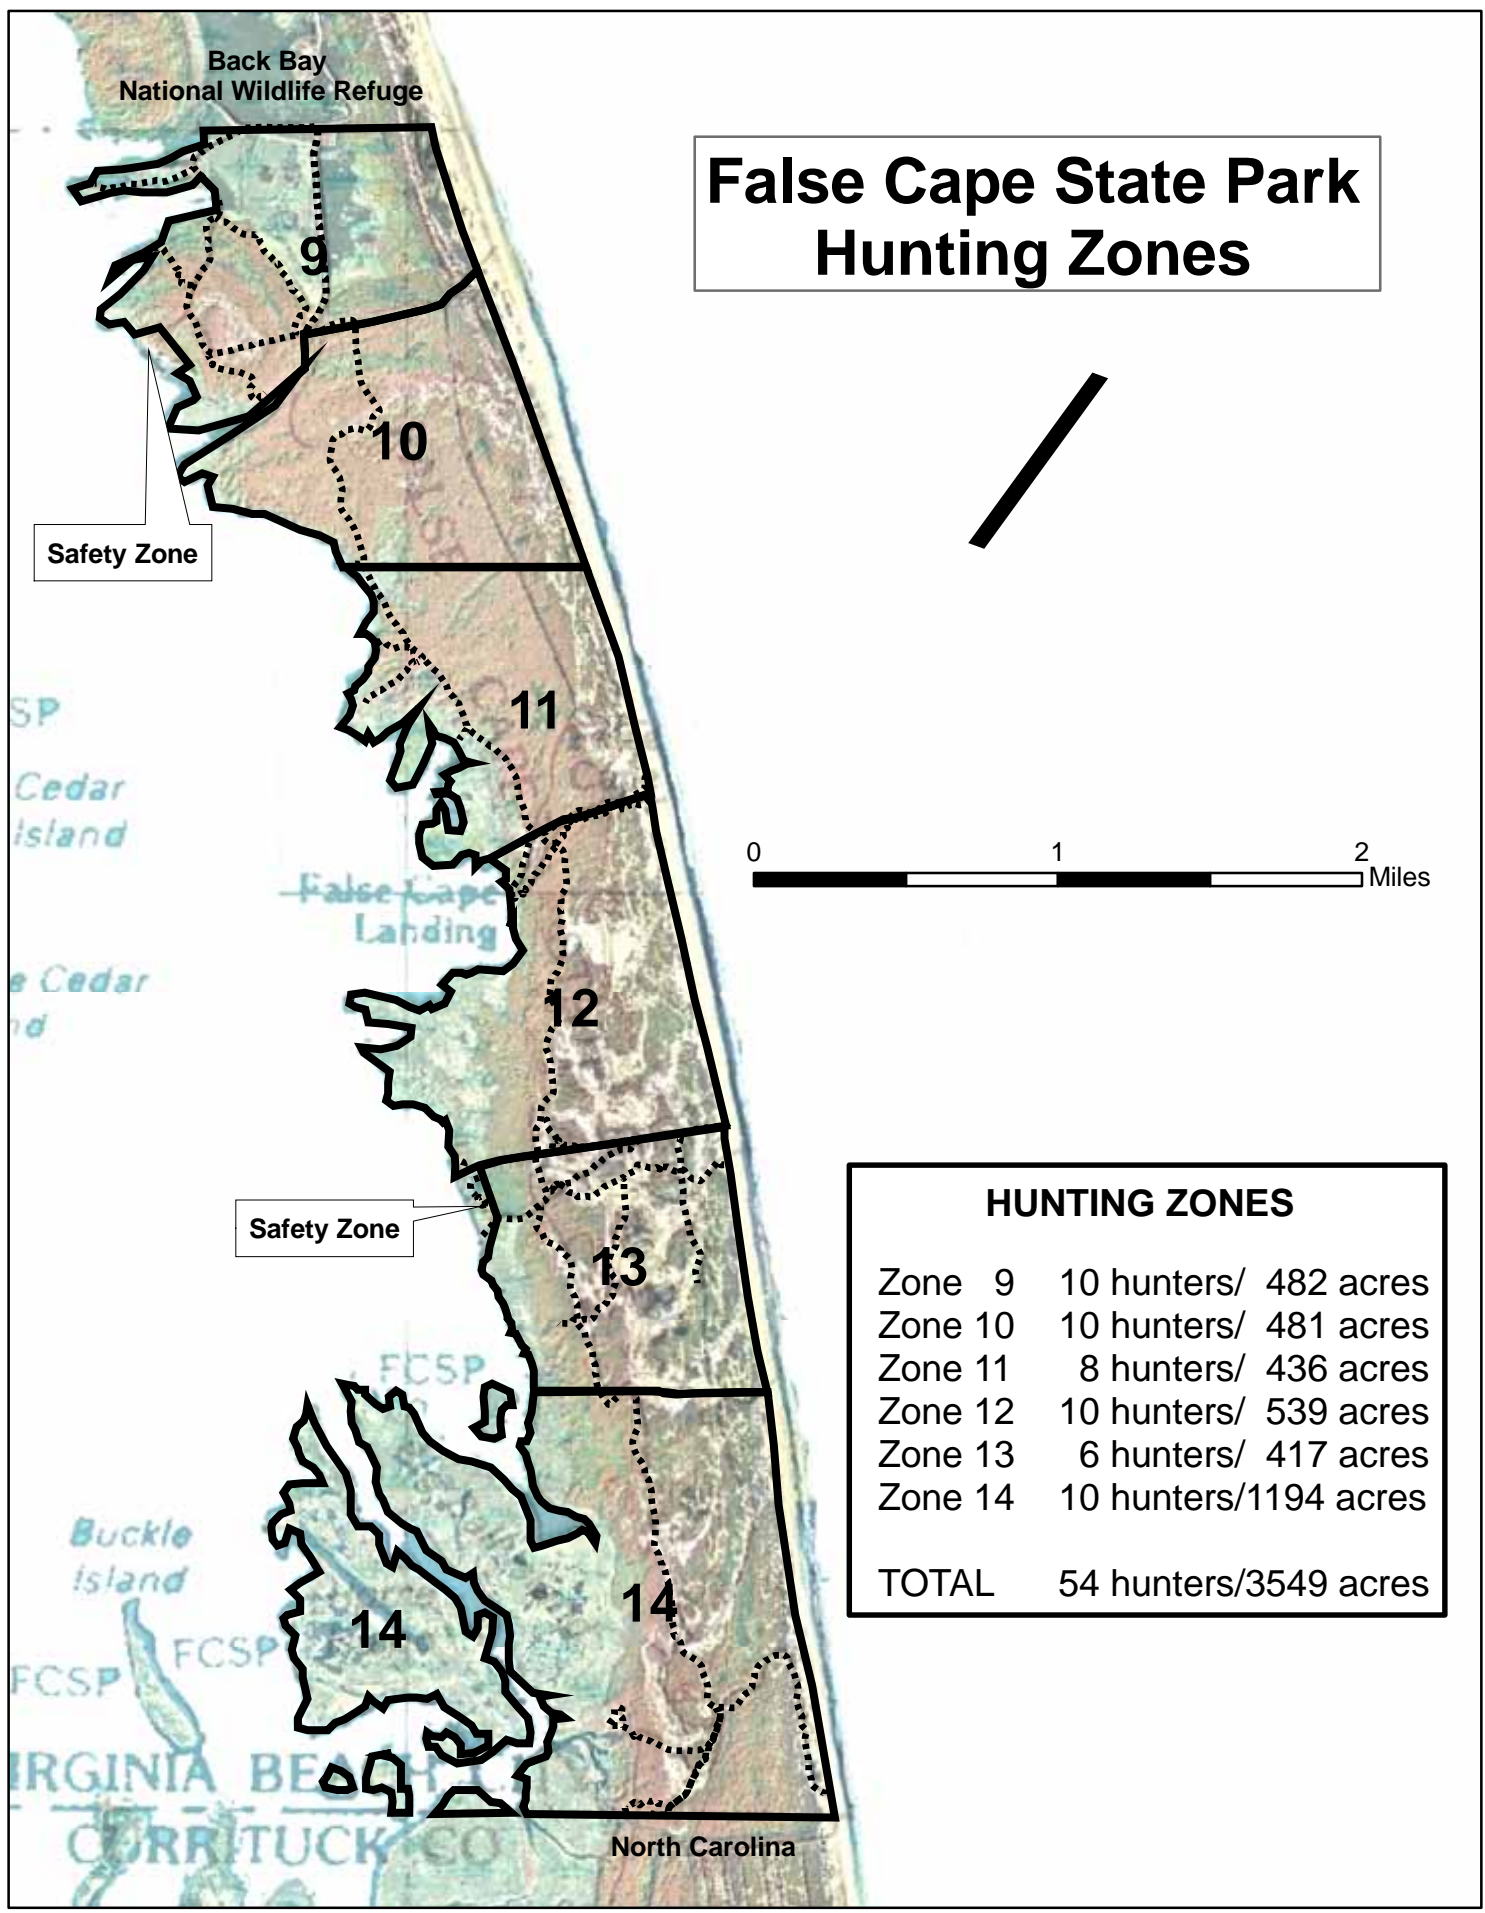

False Cape State Park Hunting Zones

HUNTING ZONES		
Zone 9	10 hunters/	482 acres
Zone 10	10 hunters/	481 acres
Zone 11	8 hunters/	436 acres
Zone 12	10 hunters/	539 acres
Zone 13	6 hunters/	417 acres
Zone 14	10 hunters/	1194 acres
TOTAL	54 hunters/	3549 acres