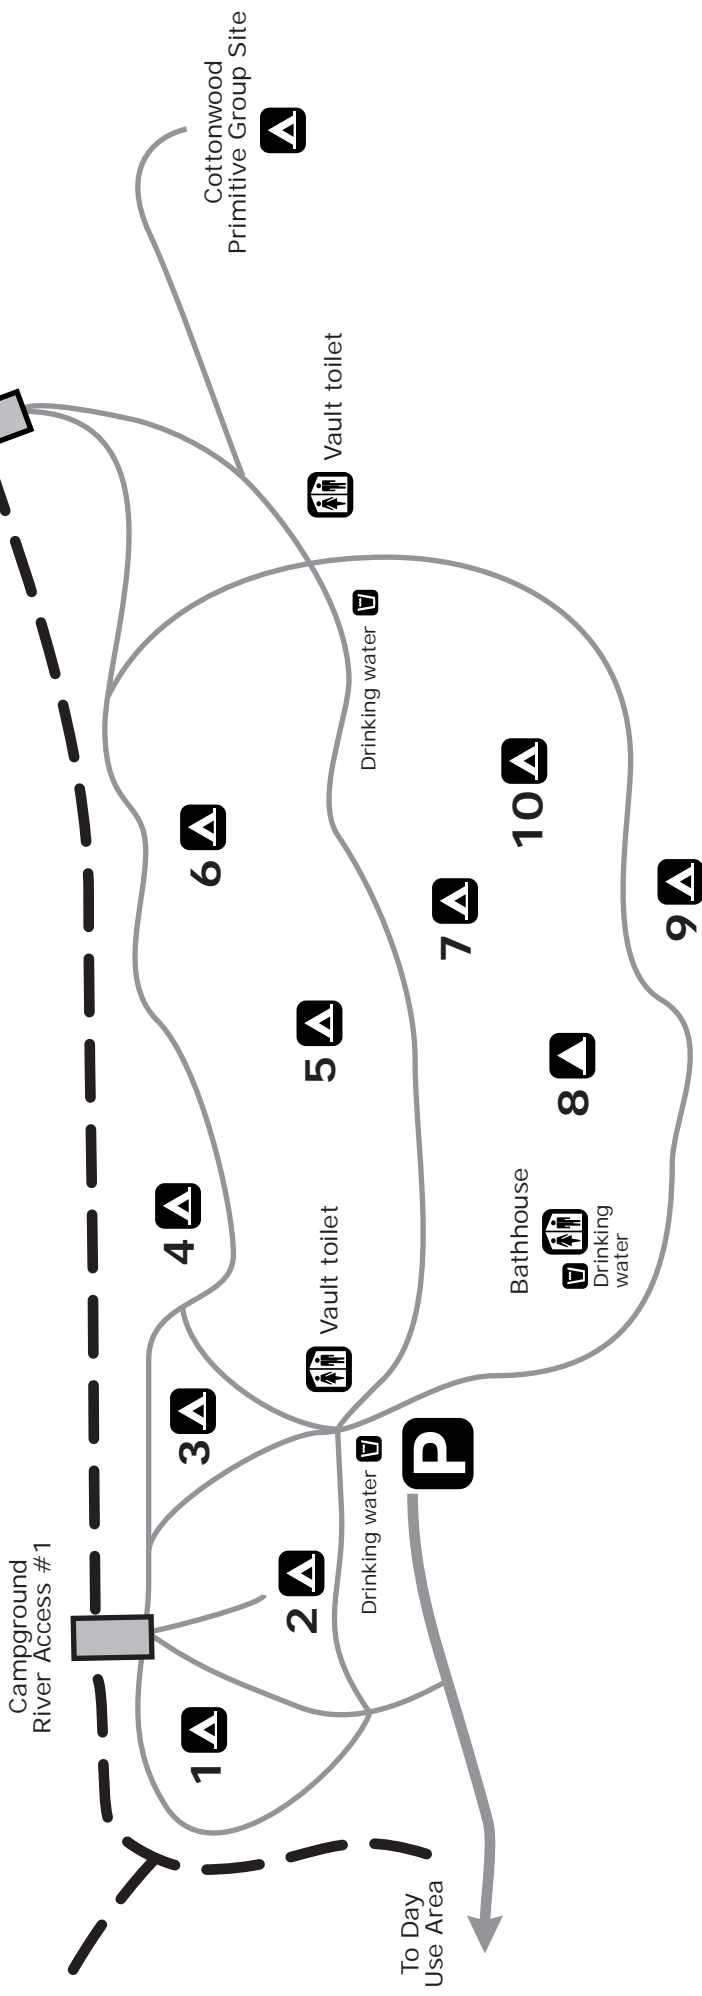

Bentonville  
4 miles

# South Fork Shenandoah River

Front Royal  
13 miles

## River Right Campground at Shenandoah River State Park

- Tent site
- Drinking water
- Riparian buffer - no admittance