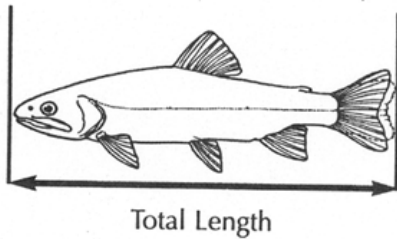

Trophy Fish Lengths & Weights

To qualify as a trophy, fish must meet or exceed the following lengths or weights

| | Length | Weight |
|------------------|--------|-------------|
| Largemouth Bass | 22" | 8 lbs. |
| Smallmouth Bass | 20" | 5 lbs. |
| Striped Bass | 37" | 20 lbs. |
| Muskellunge | 40" | 15 lbs. |
| Channel Catfish | 30" | 12 lbs. |
| Flathead Catfish | 40" | 25 lbs. |
| White Catfish | N/A | N/A |
| Sunfish | 11" | 1 lb. |
| Crappie | 15" | 2 lbs. |
| Yellow Perch | 12" | 1 lb. 4 oz. |
| White Perch | 13" | 1 lb. 4 oz. |
| Carp | 34" | 20 lbs. |

How to Measure Fish

Lay the fish on a flat surface. Close the mouth of the fish and squeeze its tail lobes together. Using a measuring rule, measure the length in a straight line, not over the curvature of the body, from the tip of the snout to the end of the tail.