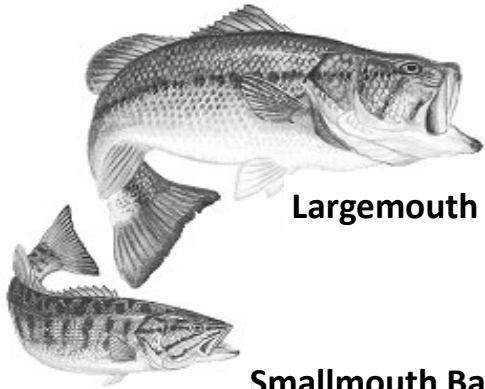

Largemouth Bass

Smallmouth Bass

Largemouth/Smallmouth Bass

Season: All year

Limit: 5 per day in aggregate

Size: No more than 2 less than 14"