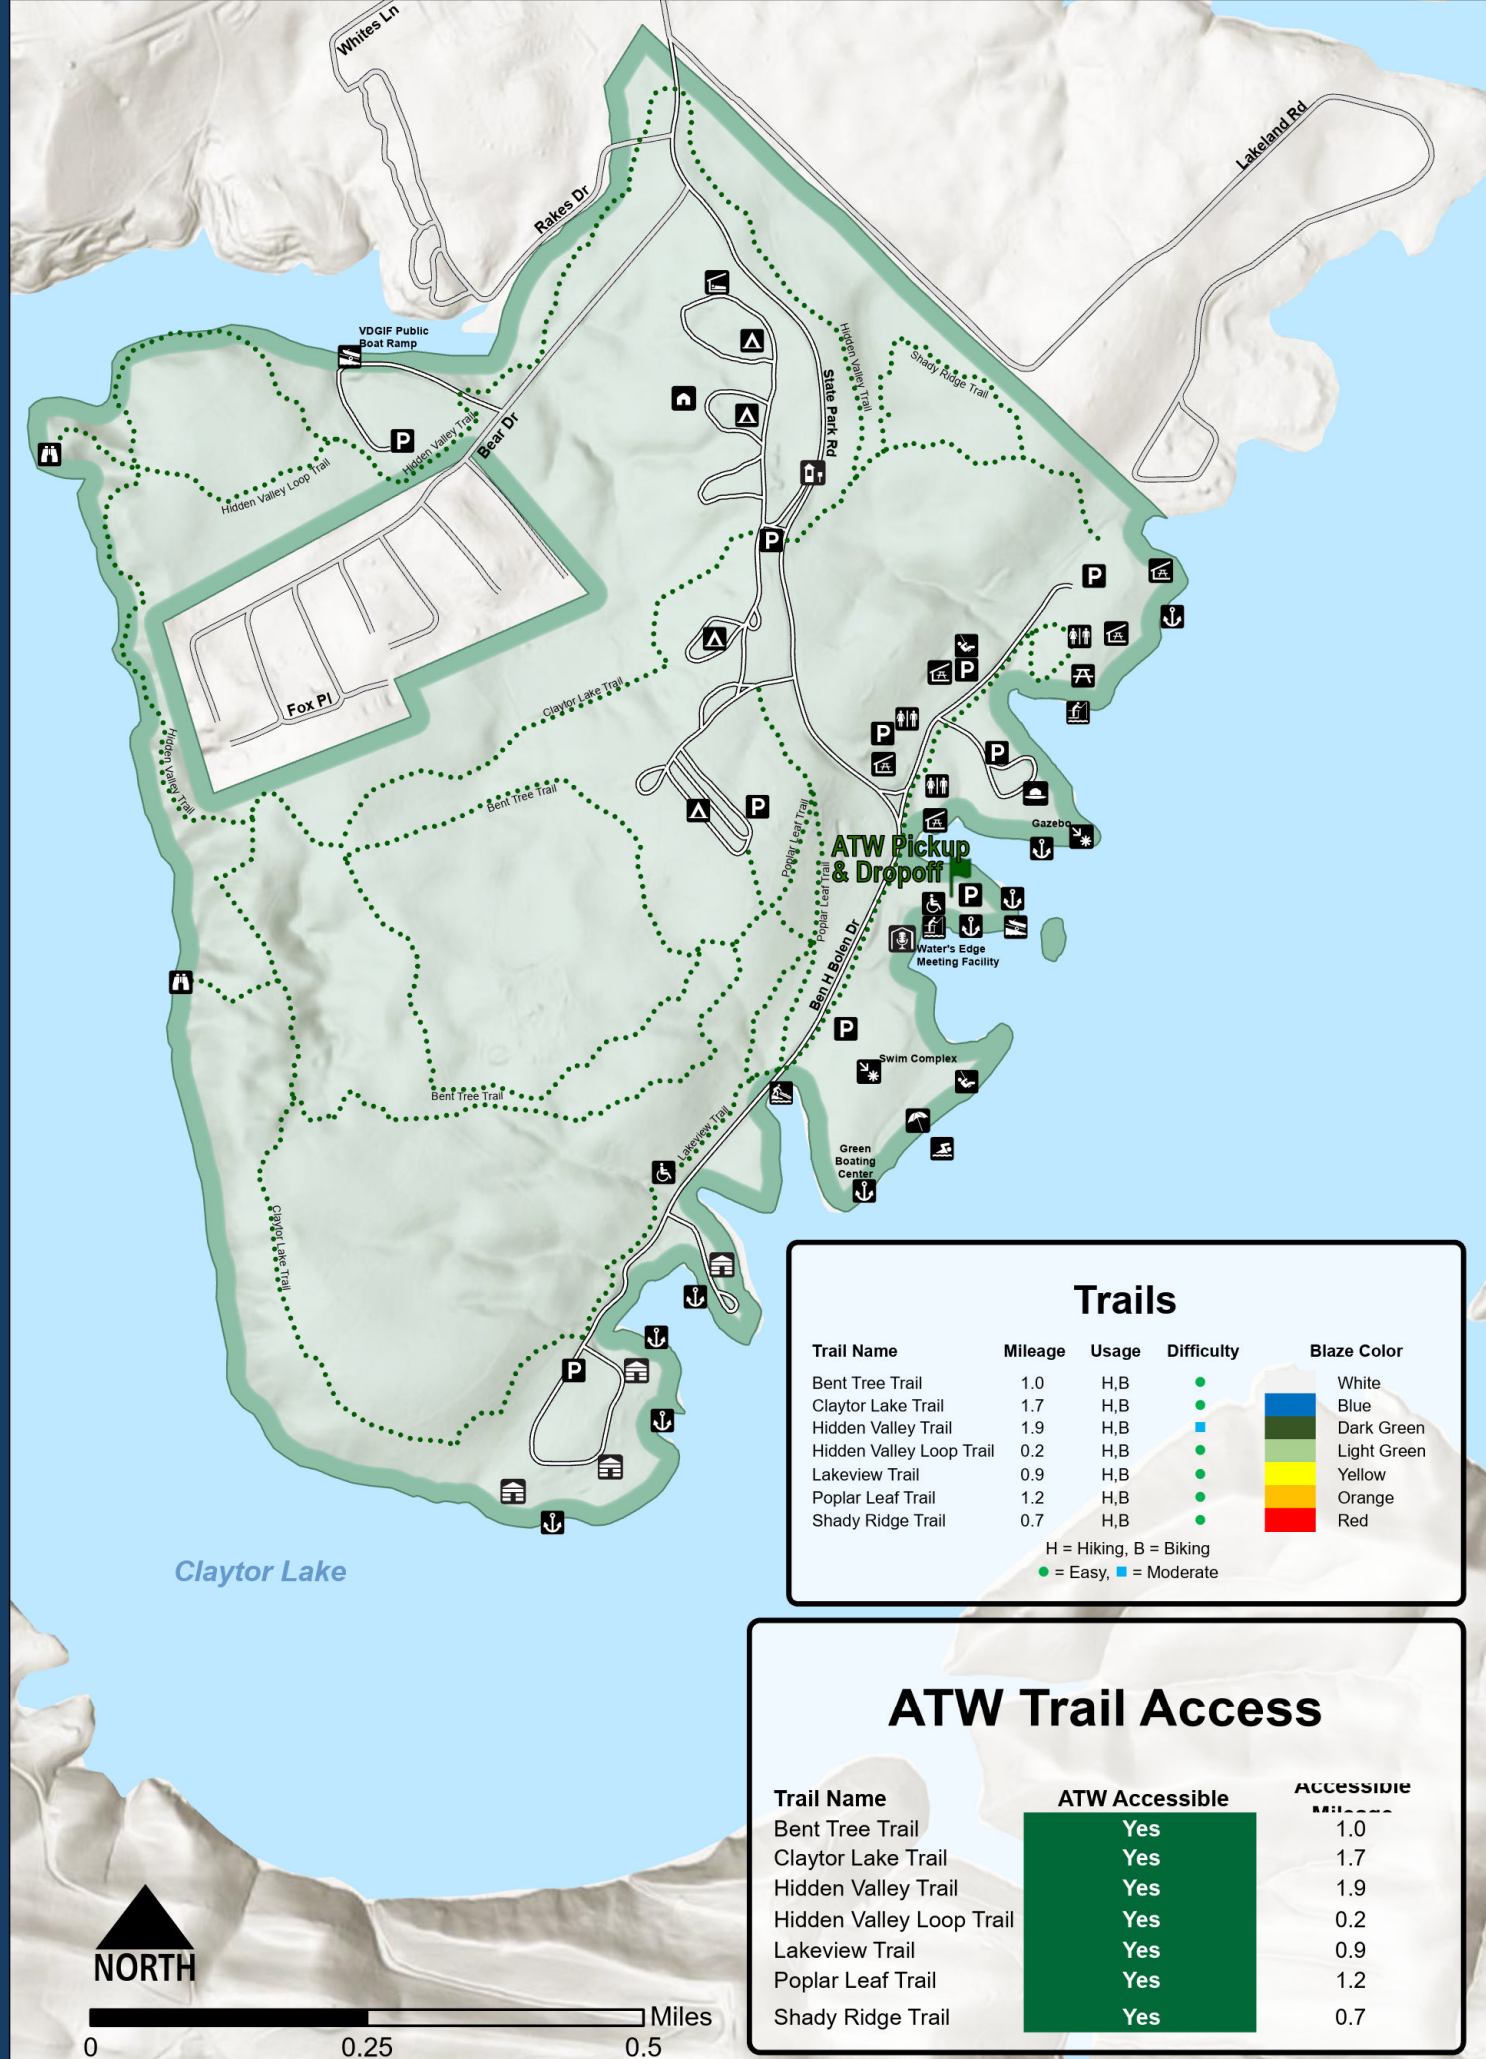

# Claytor Lake State Park ATW

### Trails

Trail Name	Mileage	Usage	Difficulty	Blaze Color
Bent Tree Trail	1.0	H,B	●	White
Claytor Lake Trail	1.7	H,B	●	Blue
Hidden Valley Trail	1.9	H,B	●	Dark Green
Hidden Valley Loop Trail	0.2	H,B	●	Light Green
Lakeview Trail	0.9	H,B	●	Yellow
Poplar Leaf Trail	1.2	H,B	●	Orange
Shady Ridge Trail	0.7	H,B	●	Red

H = Hiking, B = Biking  
 ● = Easy, ■ = Moderate

### ATW Trail Access

Trail Name	ATW Accessible	Accessible Mileage
Bent Tree Trail	Yes	1.0
Claytor Lake Trail	Yes	1.7
Hidden Valley Trail	Yes	1.9
Hidden Valley Loop Trail	Yes	0.2
Lakeview Trail	Yes	0.9
Poplar Leaf Trail	Yes	1.2
Shady Ridge Trail	Yes	0.7