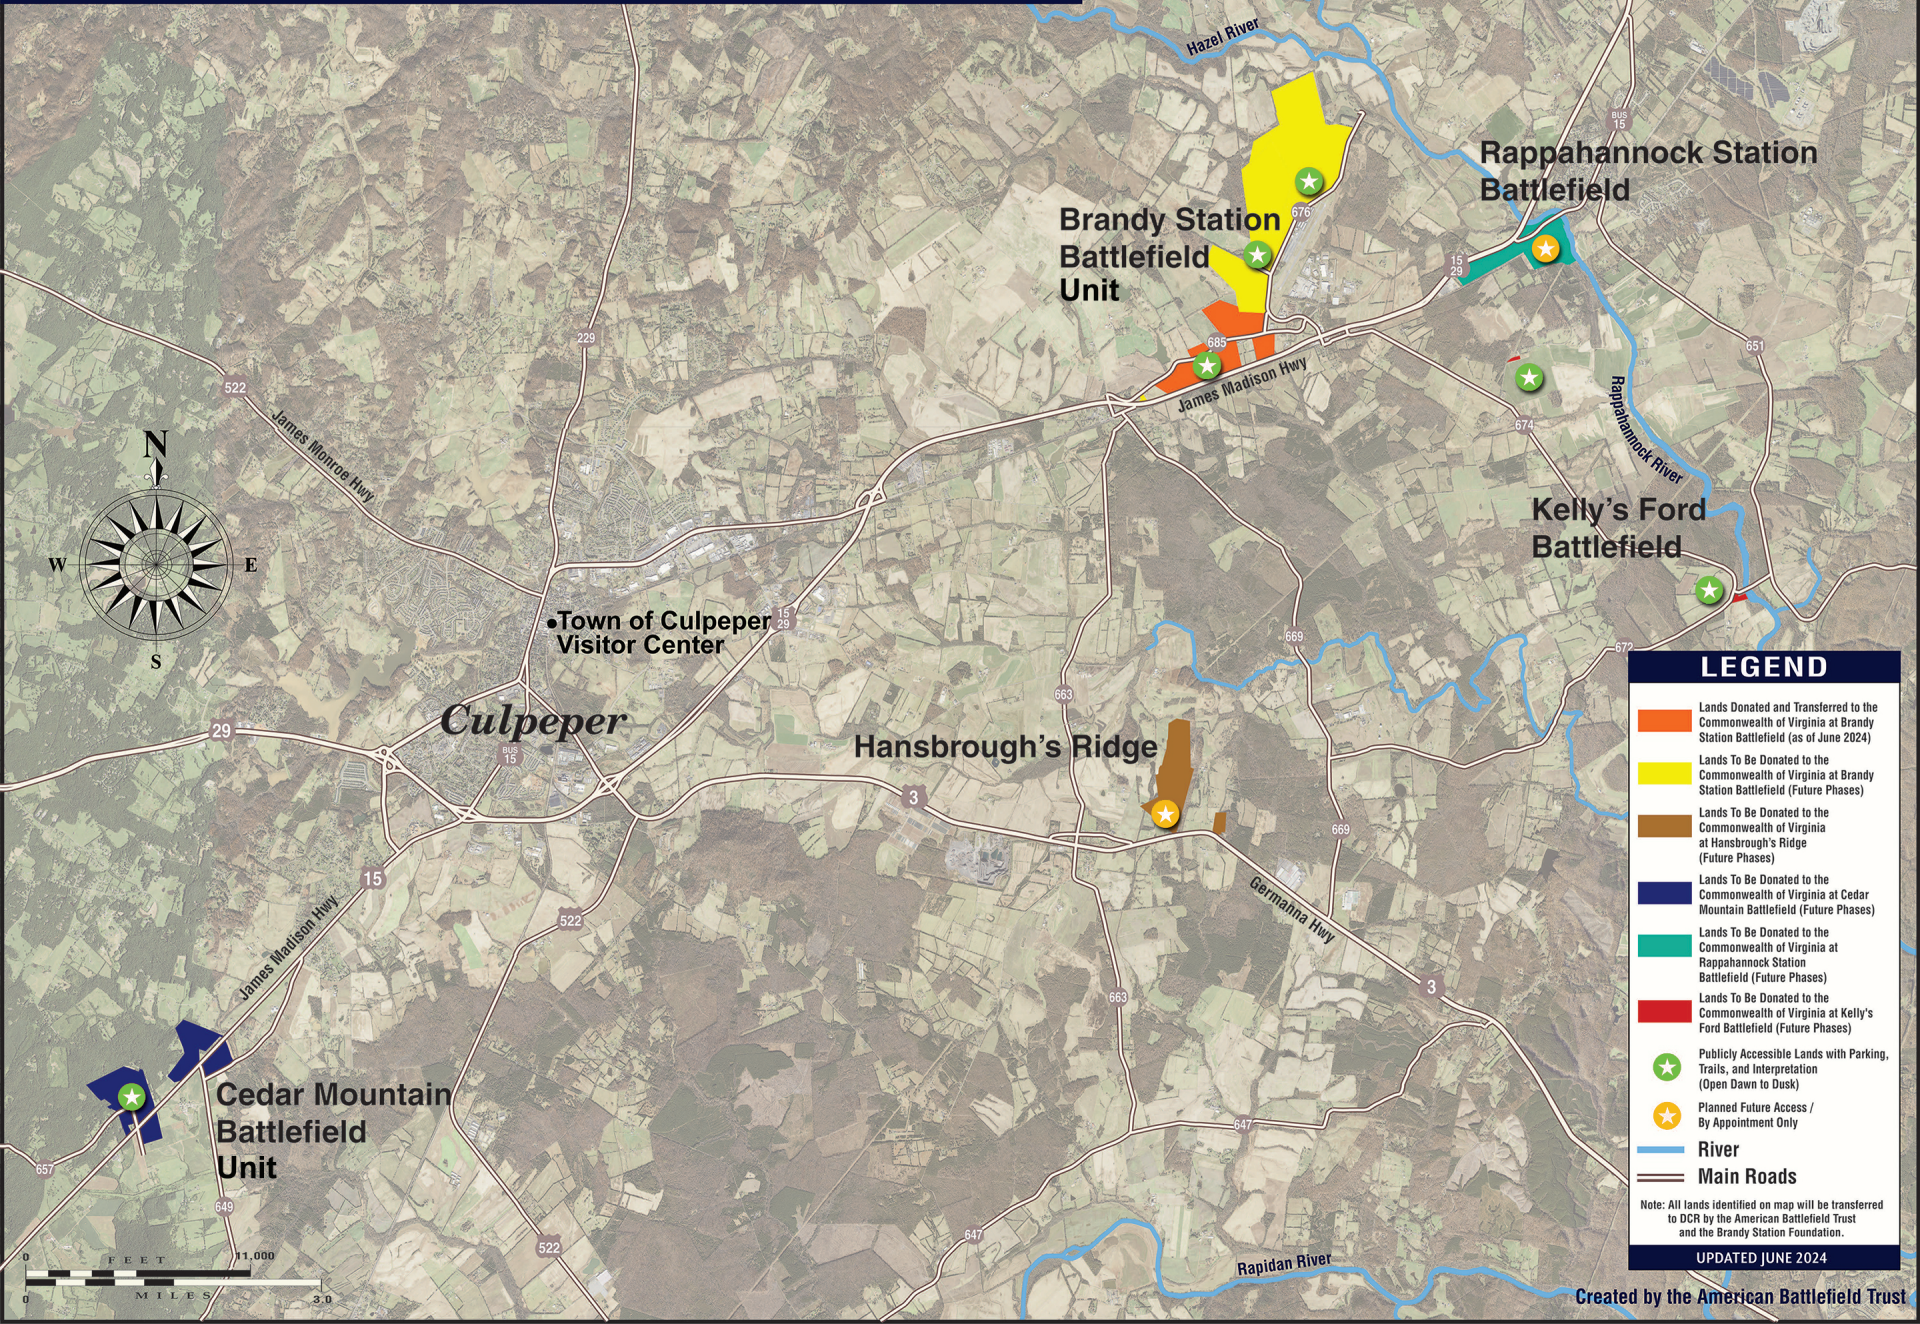

Culpeper Battlefields State Park

Future Battlefield Park Lands

LEGEND

- Lands Donated and Transferred to the Commonwealth of Virginia at Brandy Station Battlefield (as of June 2024)
- Lands To Be Donated to the Commonwealth of Virginia at Brandy Station Battlefield (Future Phases)
- Lands To Be Donated to the Commonwealth of Virginia at Hansbrough's Ridge (Future Phases)
- Lands To Be Donated to the Commonwealth of Virginia at Cedar Mountain Battlefield (Future Phases)
- Lands To Be Donated to the Commonwealth of Virginia at Rappahannock Station Battlefield (Future Phases)
- Lands To Be Donated to the Commonwealth of Virginia at Kelly's Ford Battlefield (Future Phases)
- ★ Publicly Accessible Lands with Parking, Trails, and Interpretation (Open Dawn to Dusk)
- ★ Planned Future Access / By Appointment Only
- River
- Main Roads

Note: All lands identified on map will be transferred to DCR by the American Battlefield Trust and the Brandy Station Foundation.

UPDATED JUNE 2024