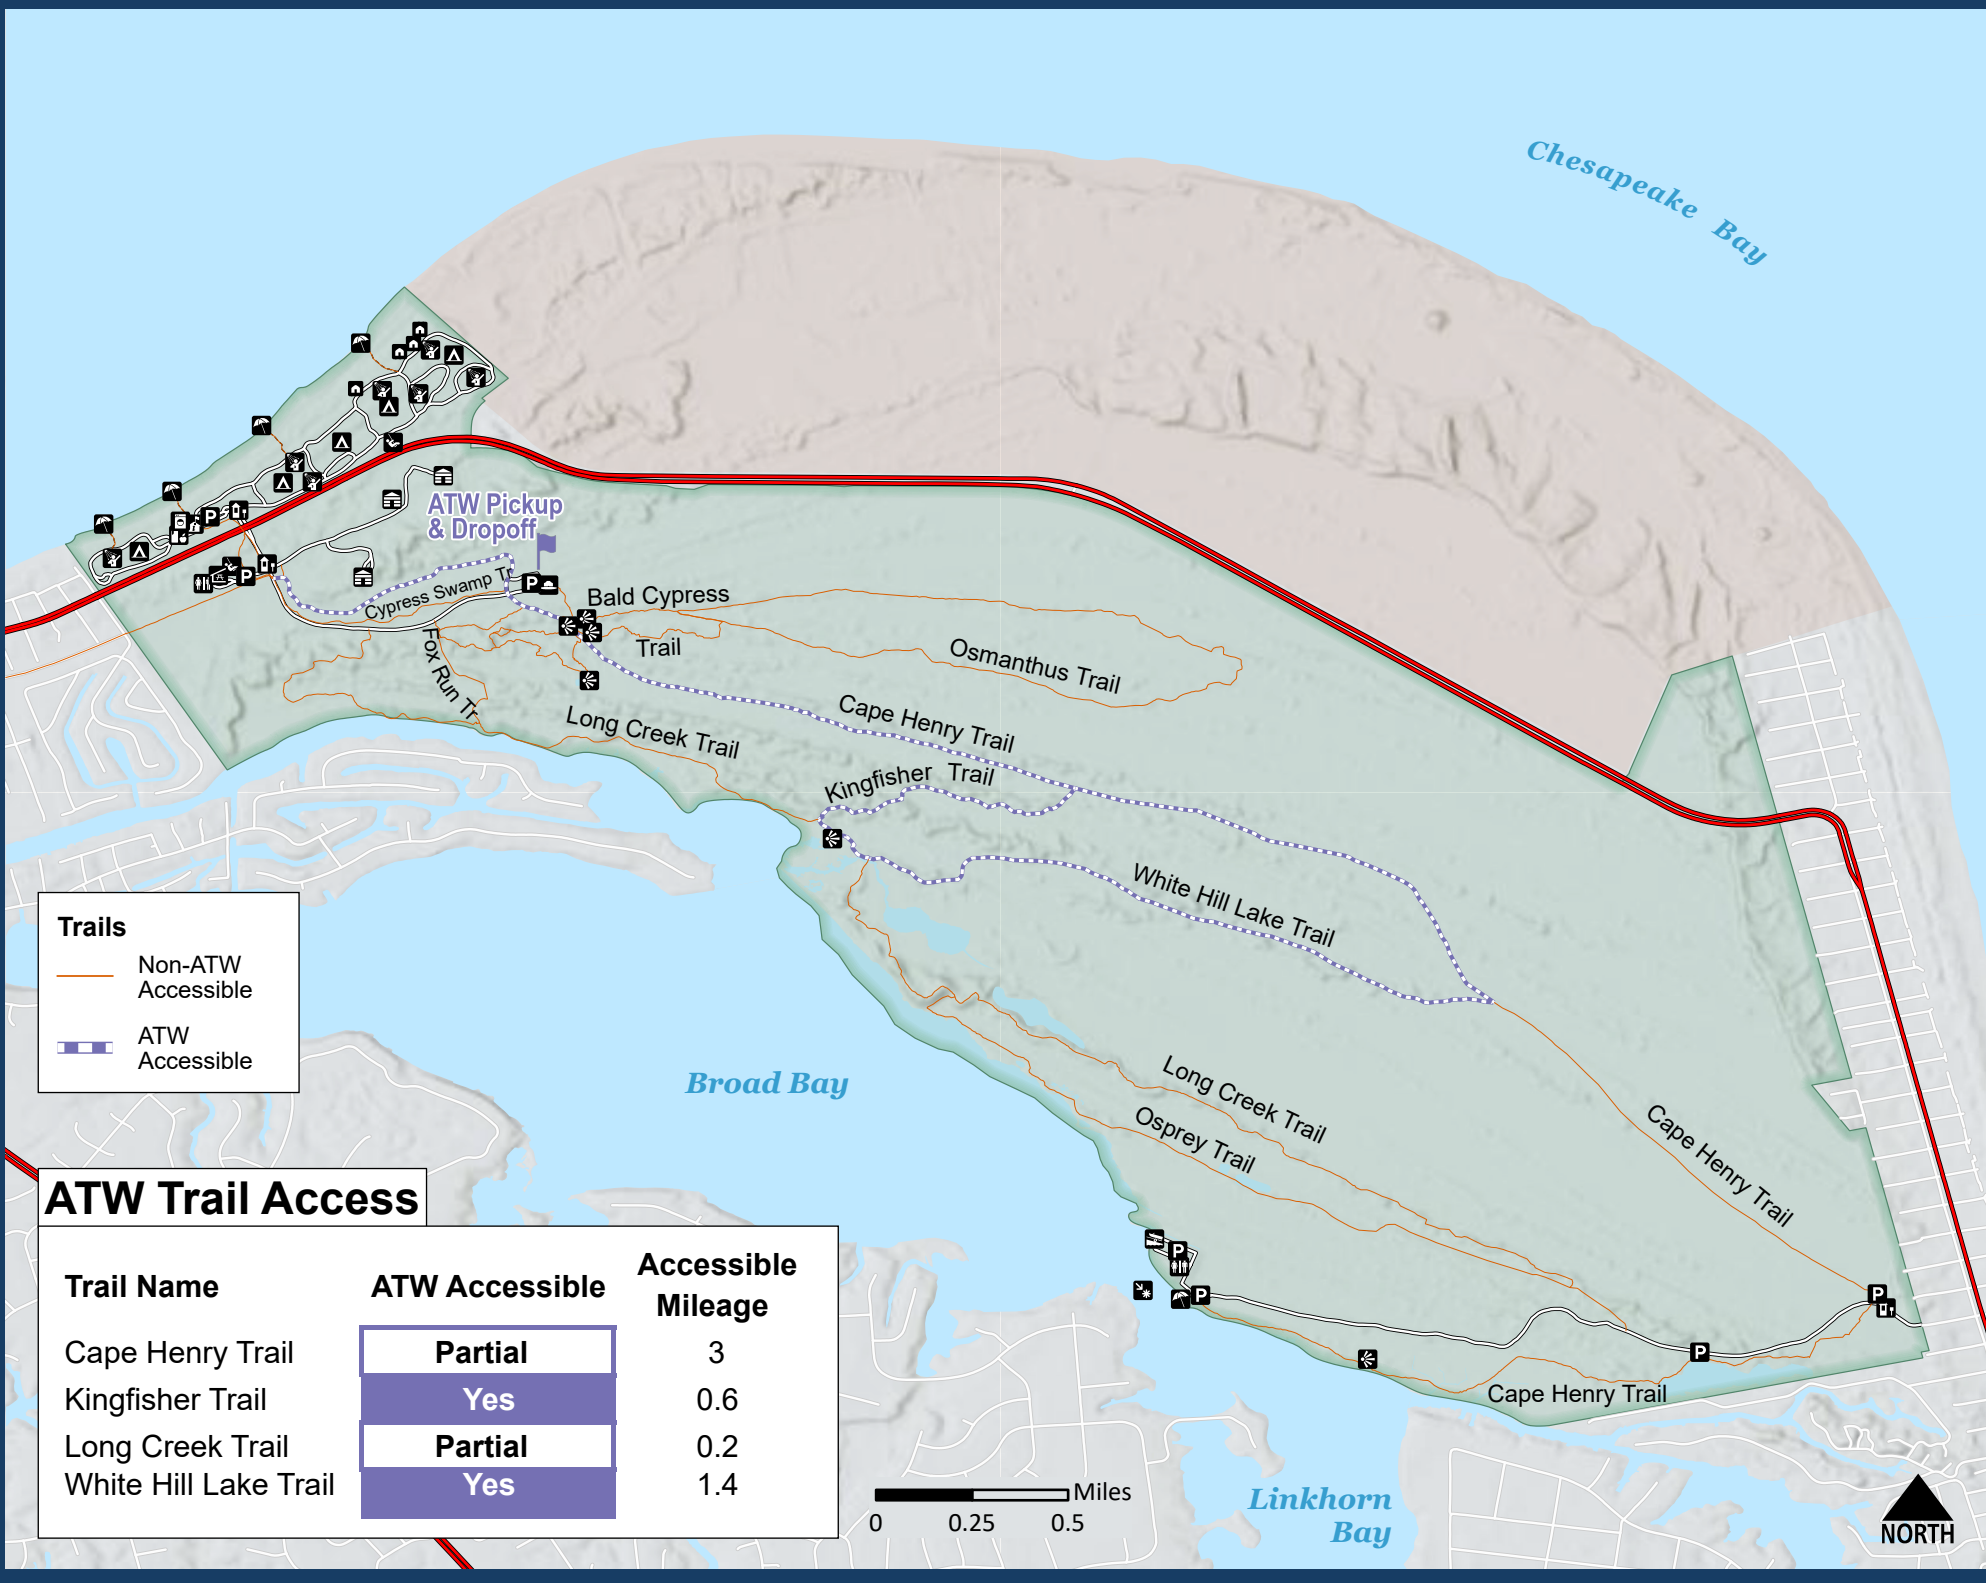

First Landing State Park ATW

Trails

- Non-ATW Accessible
- ATW Accessible

ATW Trail Access

Trail Name	ATW Accessible	Accessible Mileage
Cape Henry Trail	Partial	3
Kingfisher Trail	Yes	0.6
Long Creek Trail	Partial	0.2
White Hill Lake Trail	Yes	1.4