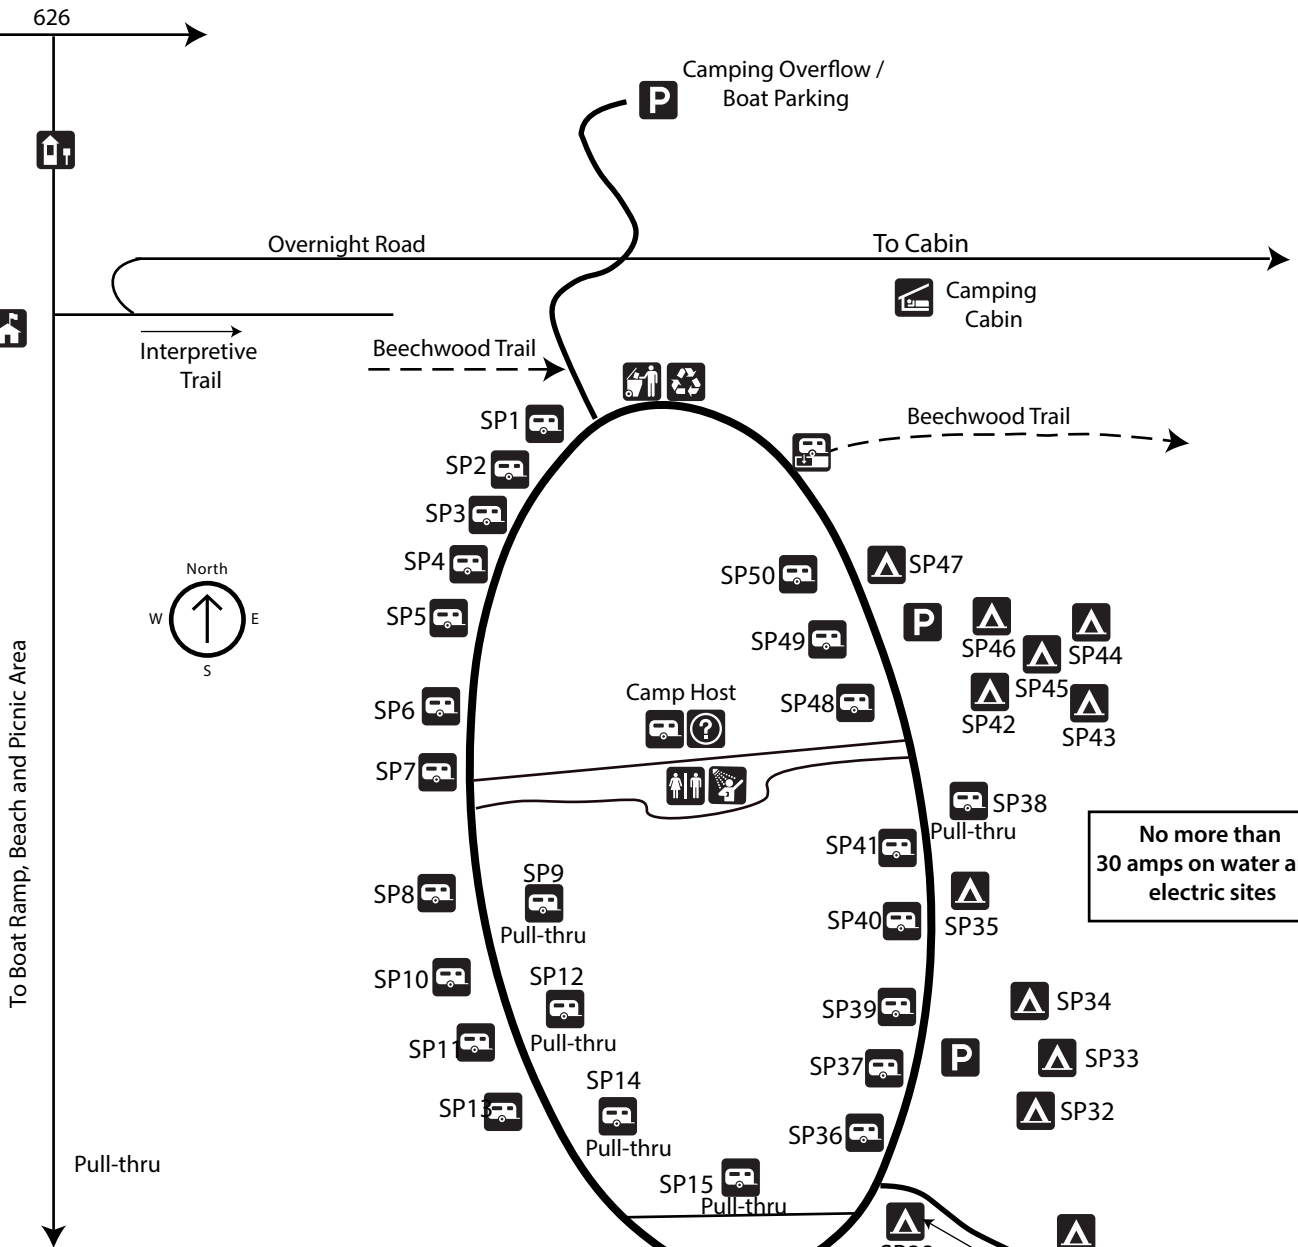

Site Specific Locations

All sites are site specific camping sites

No more than 30 amps on water and electric sites

Legend

Tent Sites	Restrooms
RV Sites	Shower
Information	Dump Station
Parking	Trash Dumpsters
Visitor Center	Recycling
Contact Station	

Back-in Only Sites 1-7, 8,10,11,13, 35 - 37, 39 - 41,48-50	Tent Site Sites 16-21, 34, 35, 42-47
Pull-thru Pull Thru Sites Sites 9,12,14,15, 38	Tent Sites with Parking (Tents only; no trailers) Sites 22-31

All sites are site specific (SP) camping sites
No more than 30 amps on water and electric sites